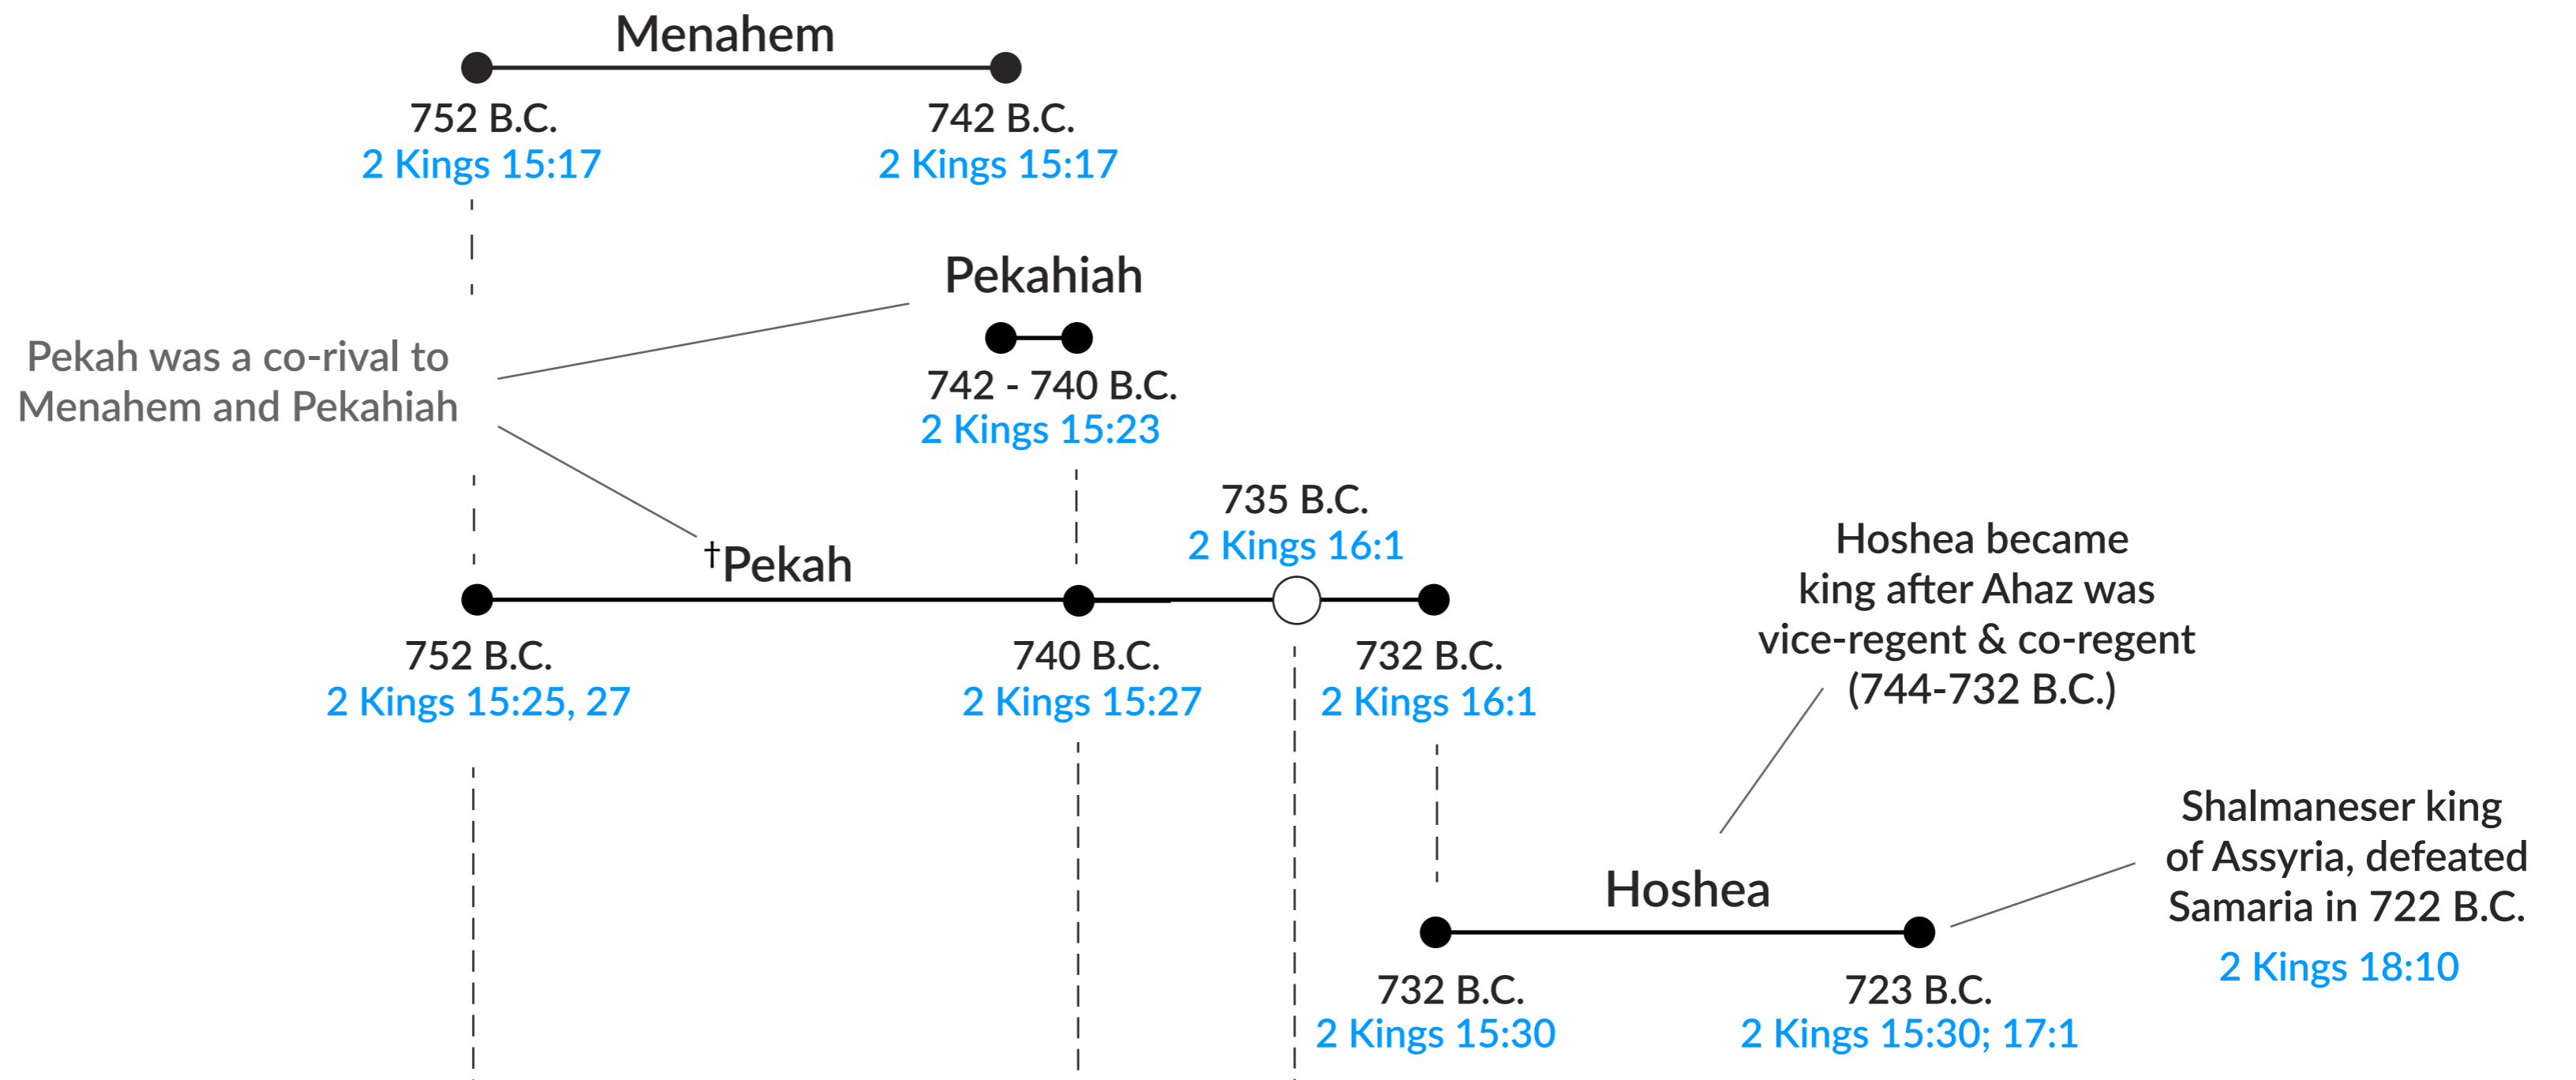

# Timeline of 2 Kings 15:17 – 17:1

## Kings of Israel

Assession Year of Regnal Dating

## Kings of Judah

Non-Assession Year of Regnal Dating

† Dual Dating — Length of co-regencies and rival regencies were added to the length of the official reign at the time of the ascension.<sup>1</sup>

<sup>1</sup>Edwin R. Thiele. The Mysterious Numbers of the Hebrew Kings. Kregel Publications. 1983. p. 55, 62, 120, 124