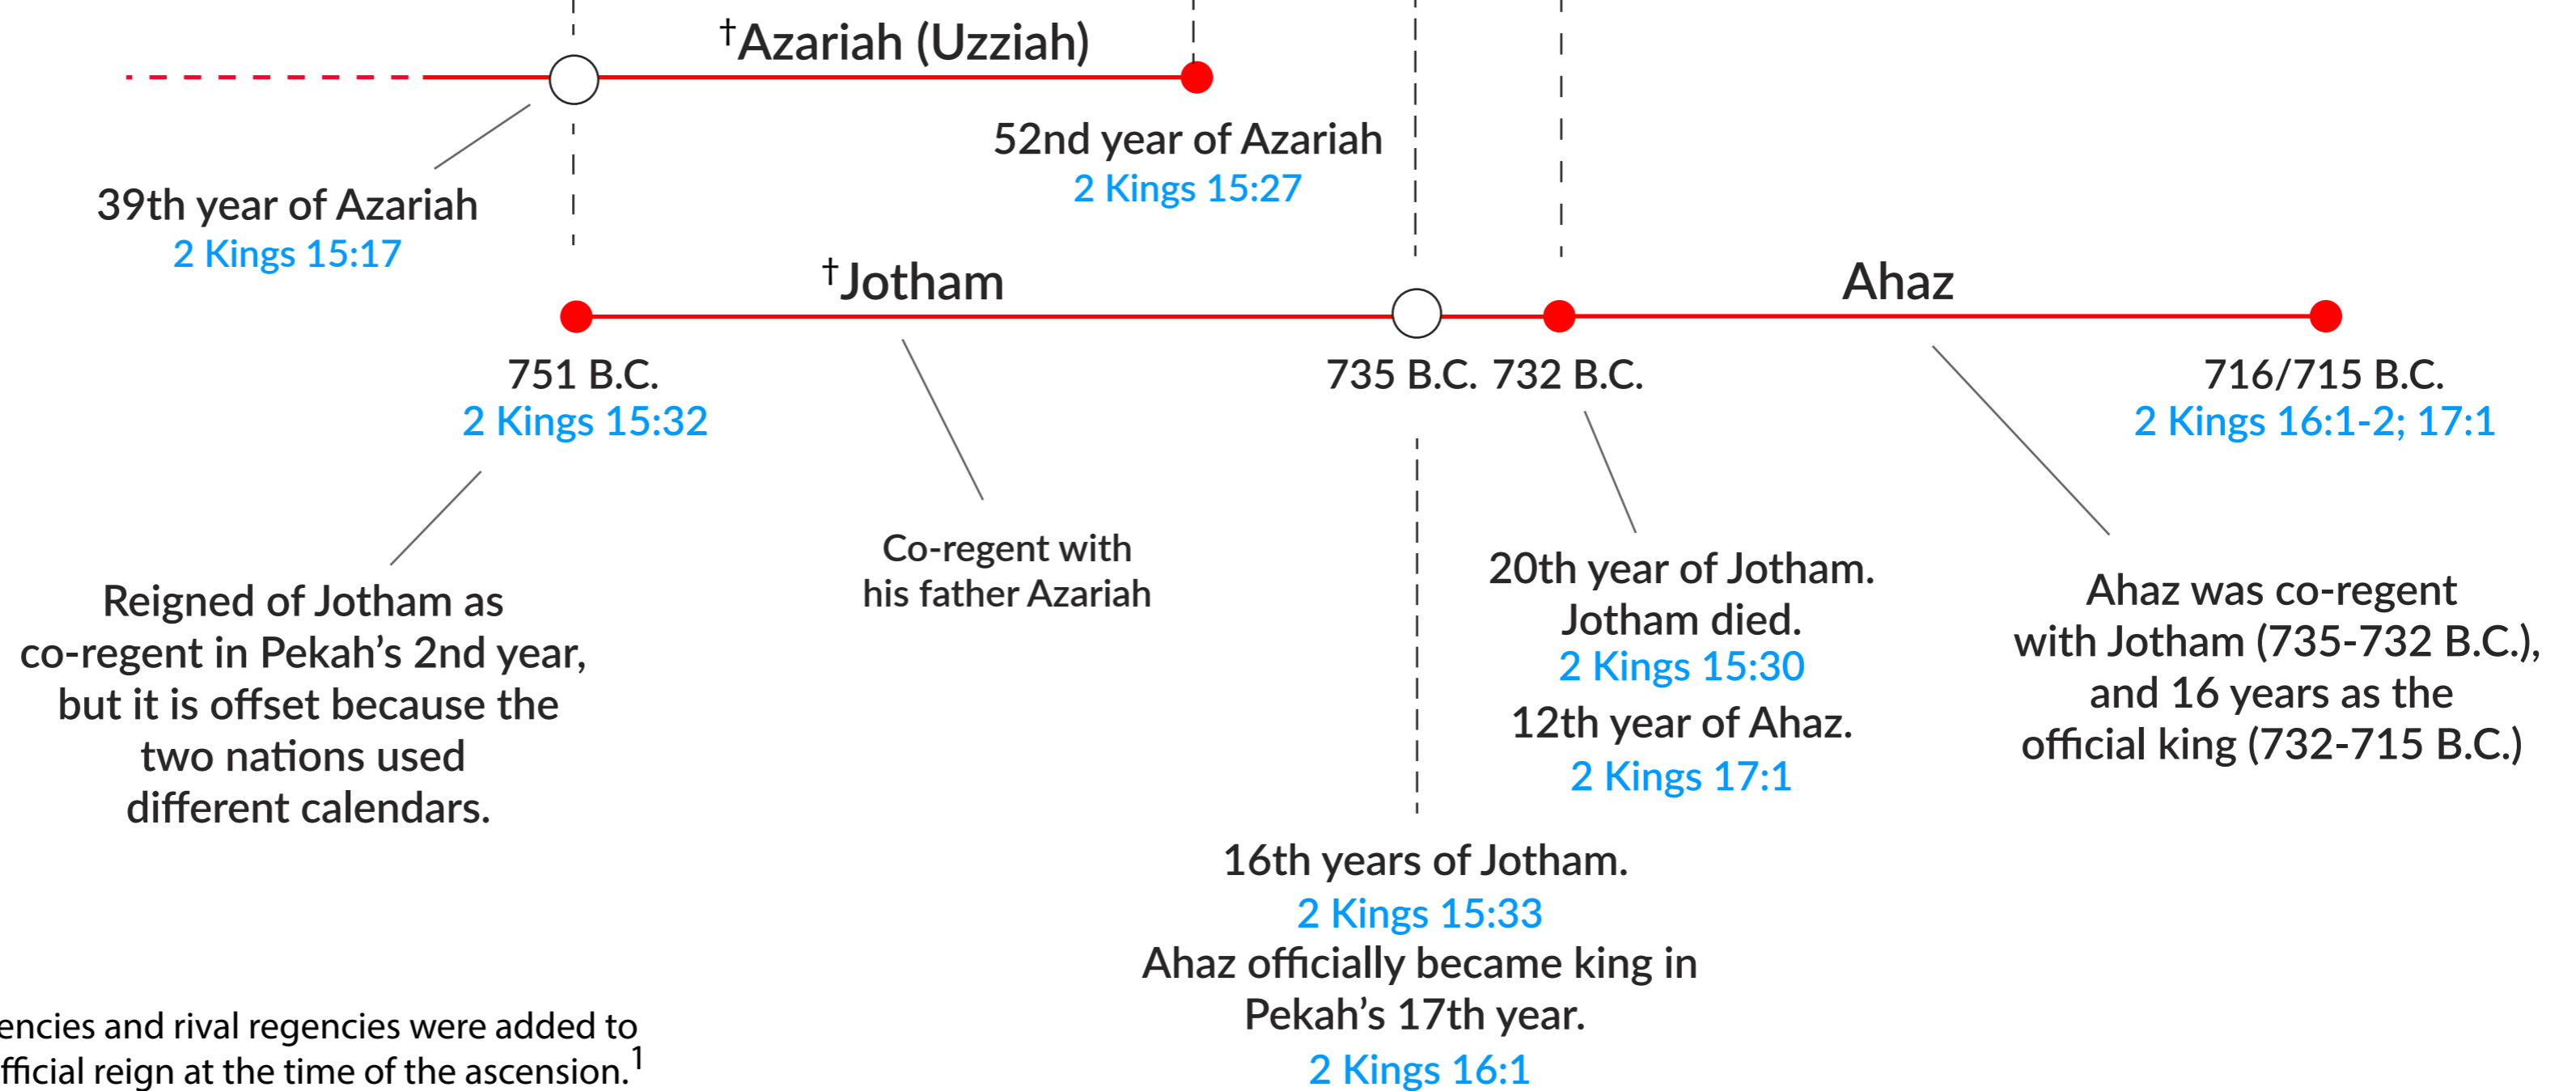

# Timeline of 2 Kings 15:17 – 17:1

## Kings of Israel

Assession Year of Regnal Dating

## Kings of Judah

Non-Assession Year of Regnal Dating

† Dual Dating — Length of co-regencies and rival regencies were added to the length of the official reign at the time of the ascension.<sup>1</sup>

<sup>1</sup>Edwin R. Thiele. The Mysterious Numbers of the Hebrew Kings. Kregel Publications. 1983. p. 55, 62, 120, 124