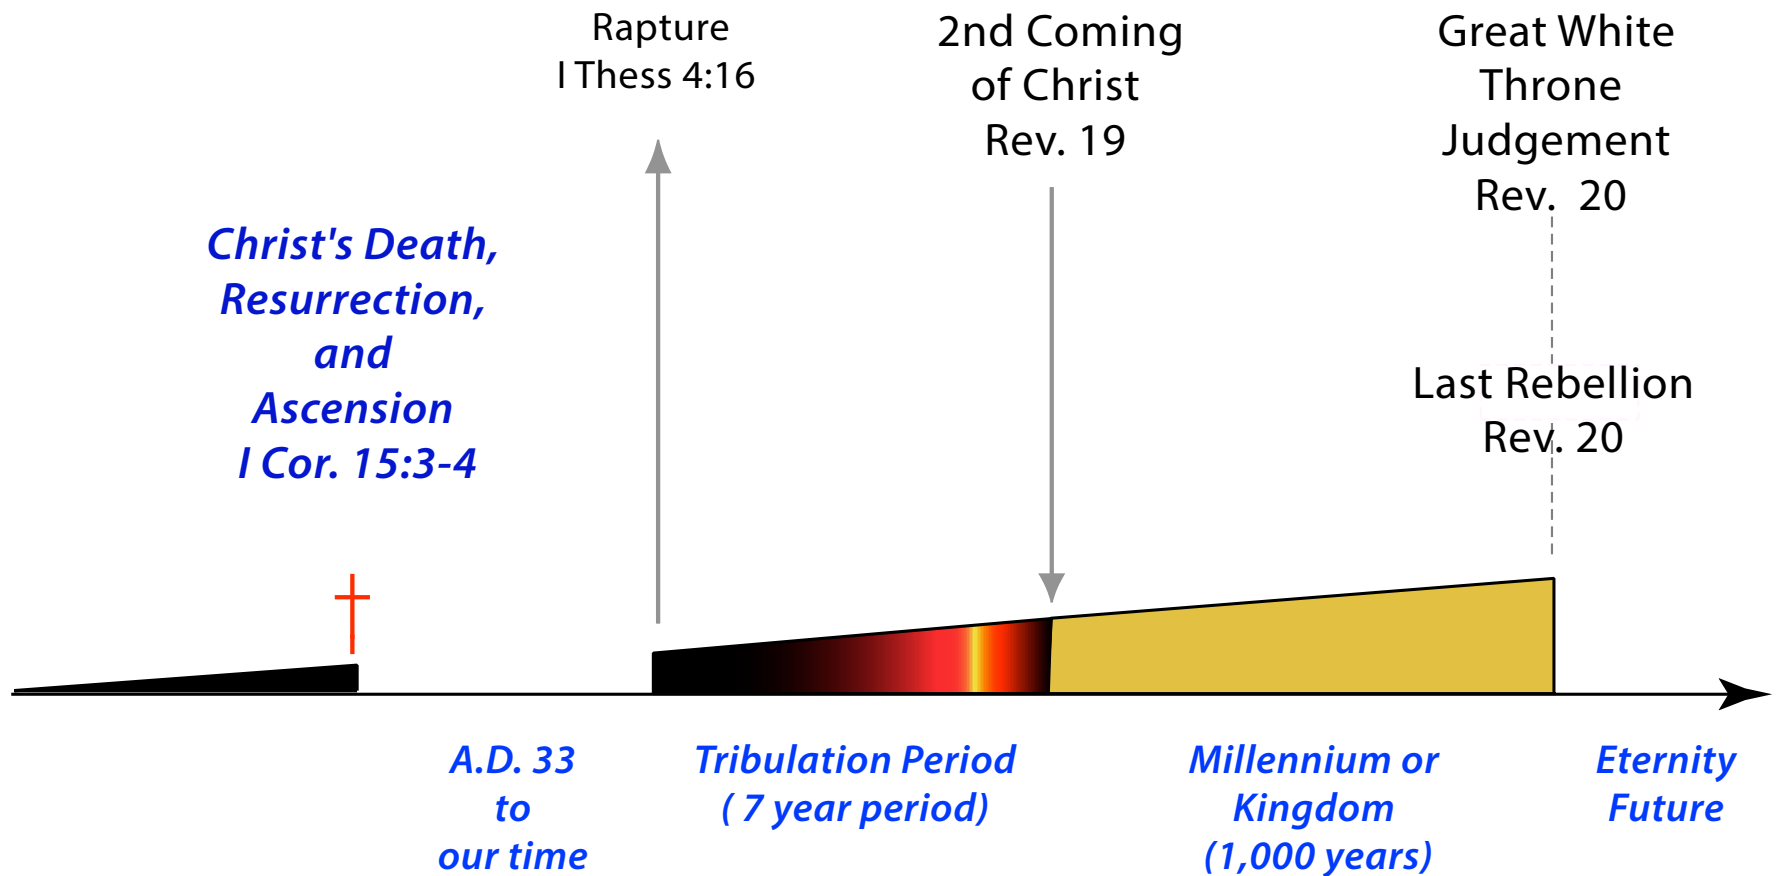

Zechariah

Converted Israel In the Kingdom
Zechariah 13:1 - 9

God's Plan For The Future

God's Plan For The Future

God's Plan For The Future

God's Plan For The Future

God's Plan For The Future

God's Plan For The Future

Jump Back To Time of Christ

Zechariah 13:7

- ***Awake, O Sword***
 - ***Symbolism referring to Christ's death***
 - ***Reveals he will be human***
- ***My Associate***
 - ***Reveals he will be God***
- ***Strike the Shepherd***
 - ***Jesus connected this verse to Himself in Matthew 26:31, 56***