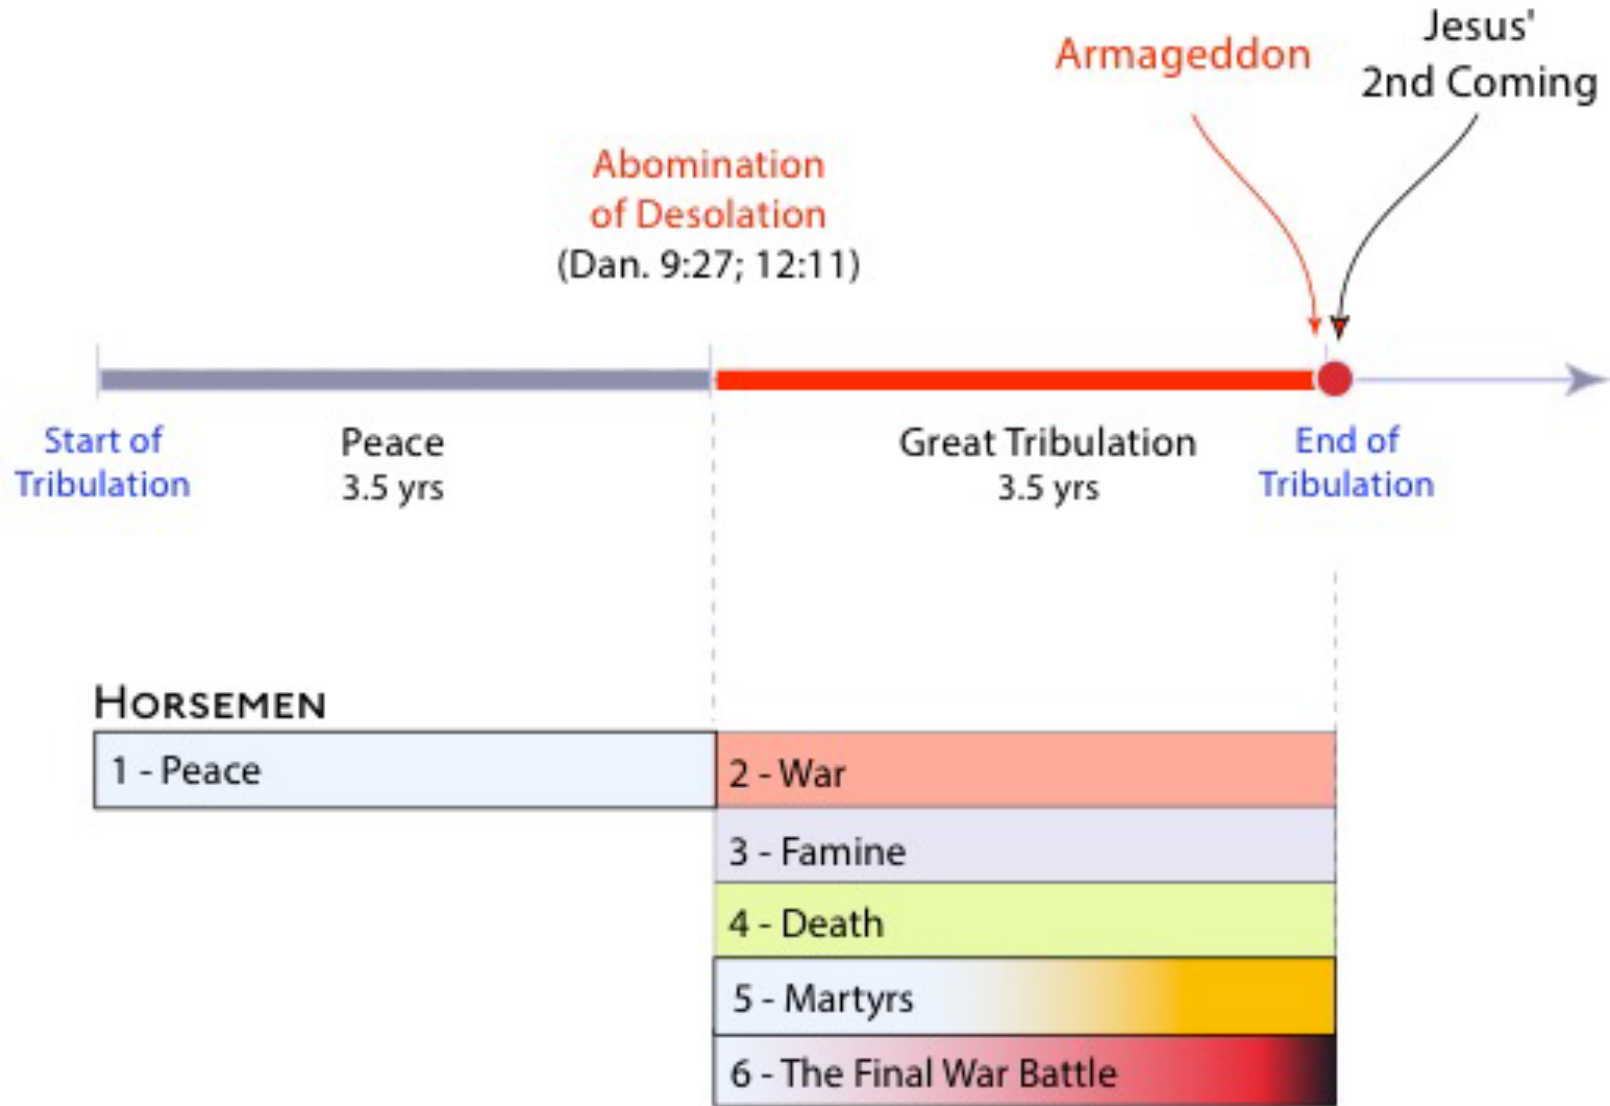

Seven Seals of Revelation

Rev. 6:1-17