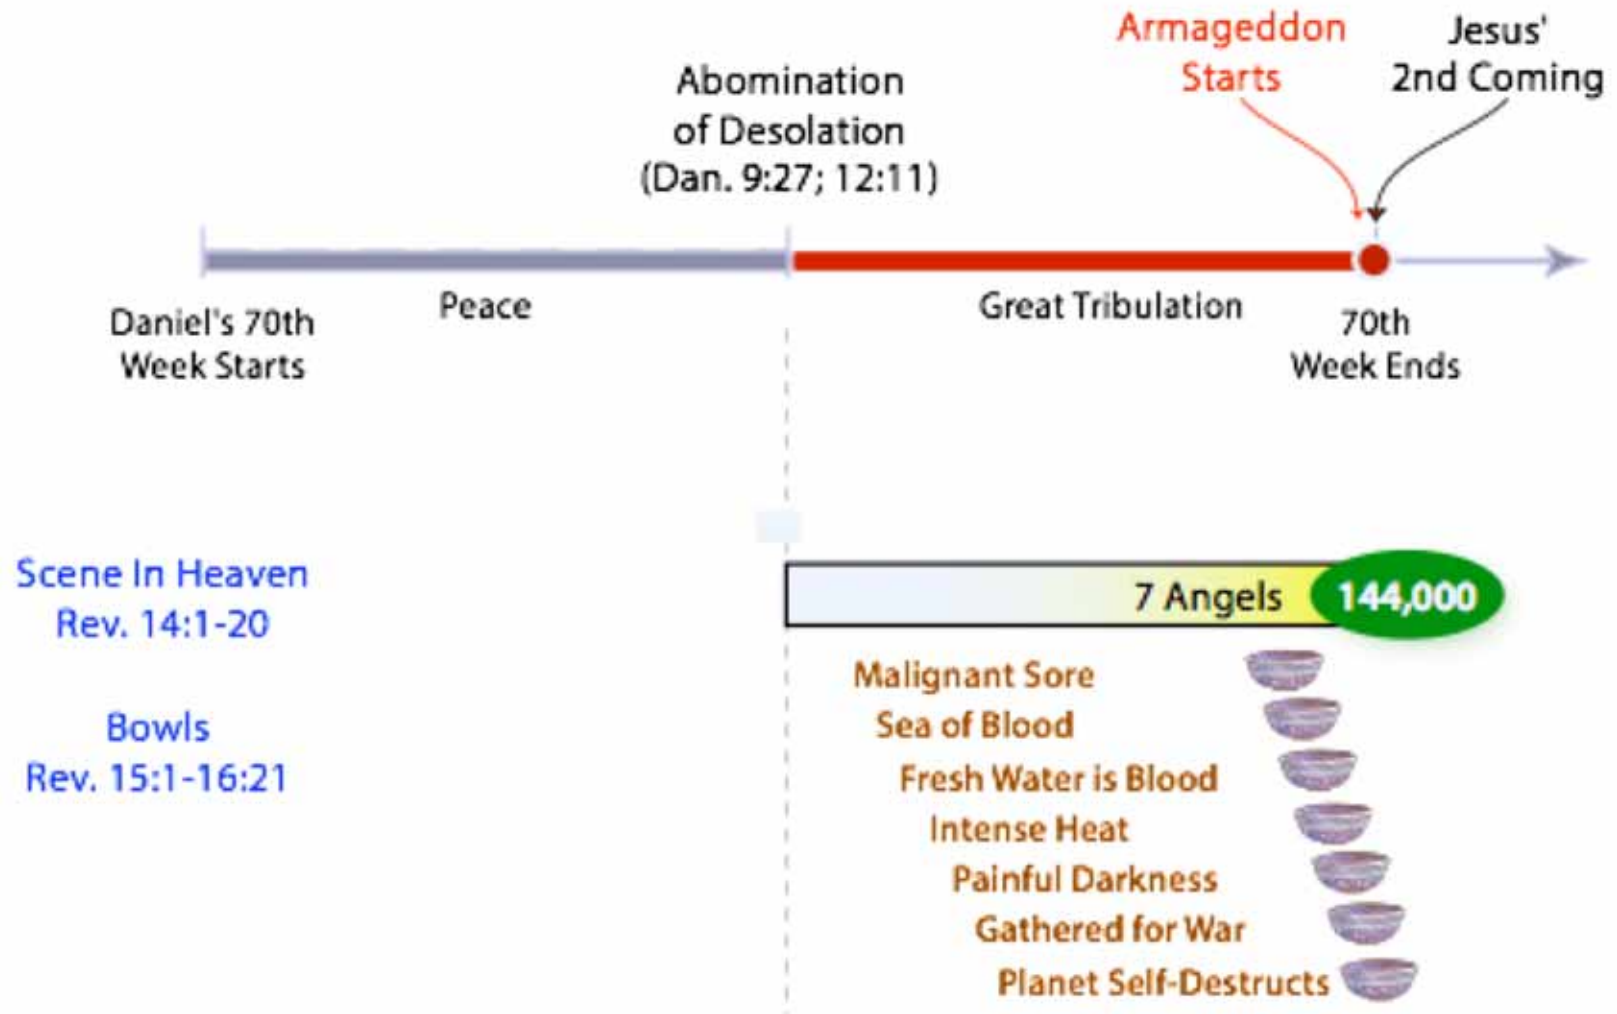

Jump Back To Time of Christ

Zechariah 13:7

- ***Awake, O Sword***
 - ***Symbolism referring to Christ's death***
 - ***Reveals he will be human***
- ***My Associate***
 - ***Reveals he will be God***
- ***Strike the Shepherd***
 - ***Jesus connected this verse to Himself in Matthew 26:31, 56***

Child

Dragon

Michael - Archangel

Anti-Christ

False Prophet

2 Witnesses

Signs
Rev. 11:14-13:18

Seven Bowls of Revelation

Rev. 14:1-16:21

Move Into the Kingdom

Zechariah 13:9

- ***One third enters the kingdom . . .***
 - ***These saints***
 - ***Psalm 94:14***

God is faithful.

***God gives us opportunities
to grow spiritually before
giving us relief.***