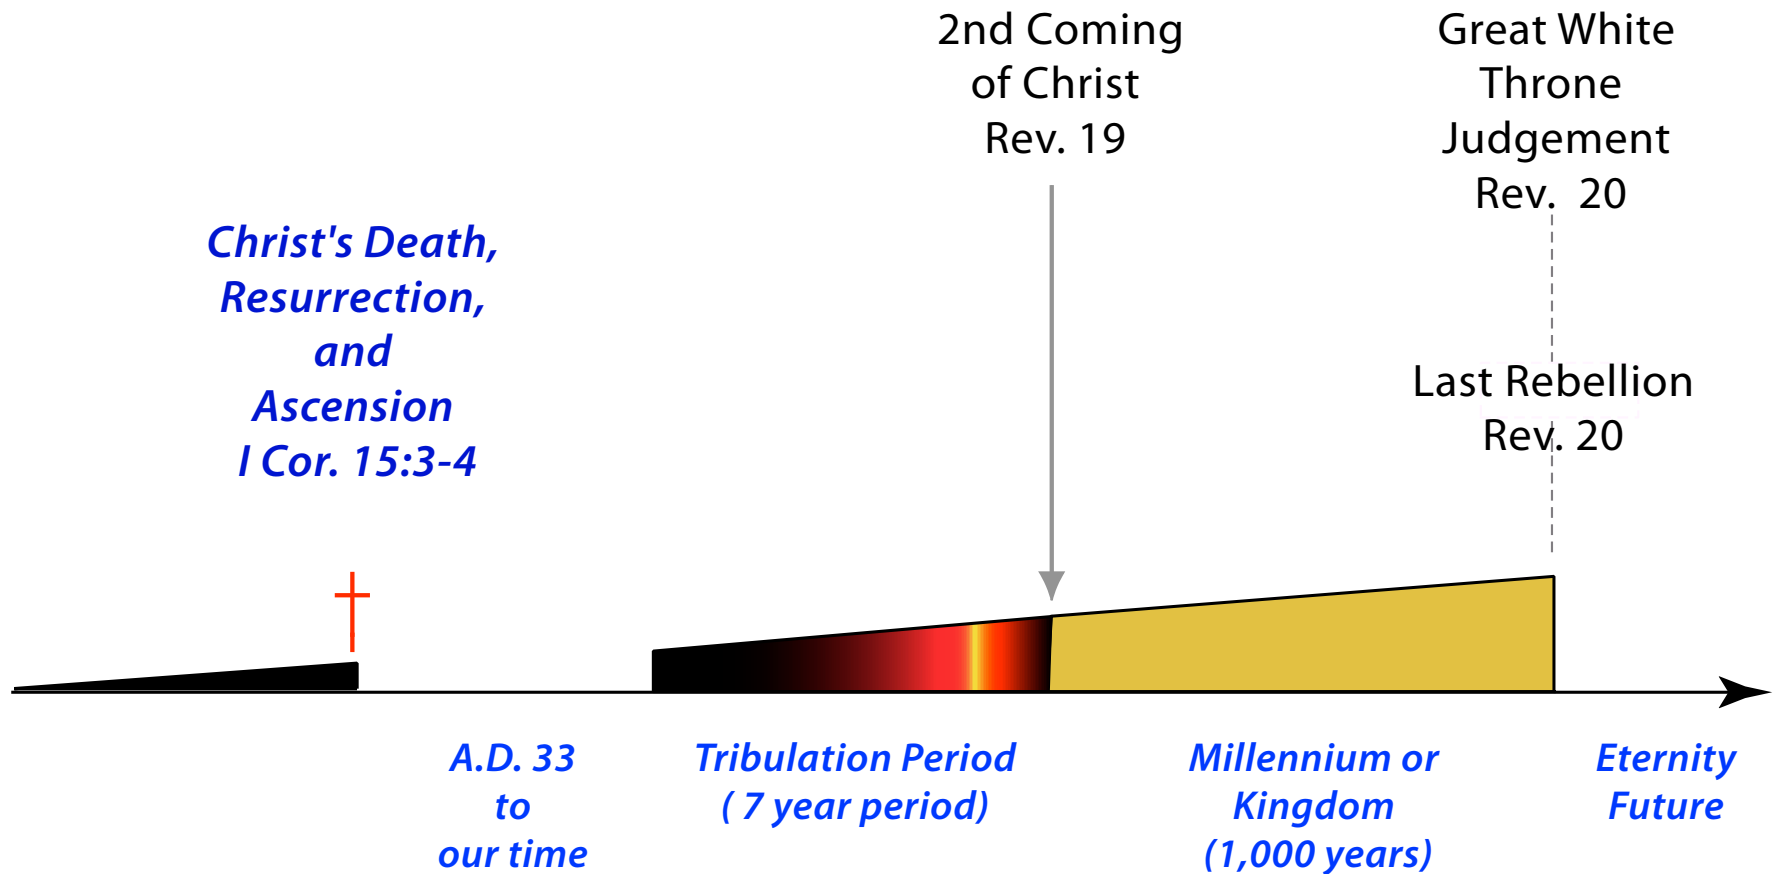

Zechariah

Converted Israel In the Kingdom
Zechariah 13:1 - 9

God's Plan For The Future

God's Plan For The Future

God's Plan For The Future

God's Plan For The Future

God's Plan For The Future

God's Plan For The Future

Jump Back To Time of Christ

Zechariah 13:7

- ***Awake, O Sword***
 - ***Symbolism referring to Christ's death***
 - ***Reveals he will be human***
- ***My Associate***
 - ***Reveals he will be God***
- ***Strike the Shepherd***
 - ***Jesus connected this verse to Himself in Matthew 26:31, 56***