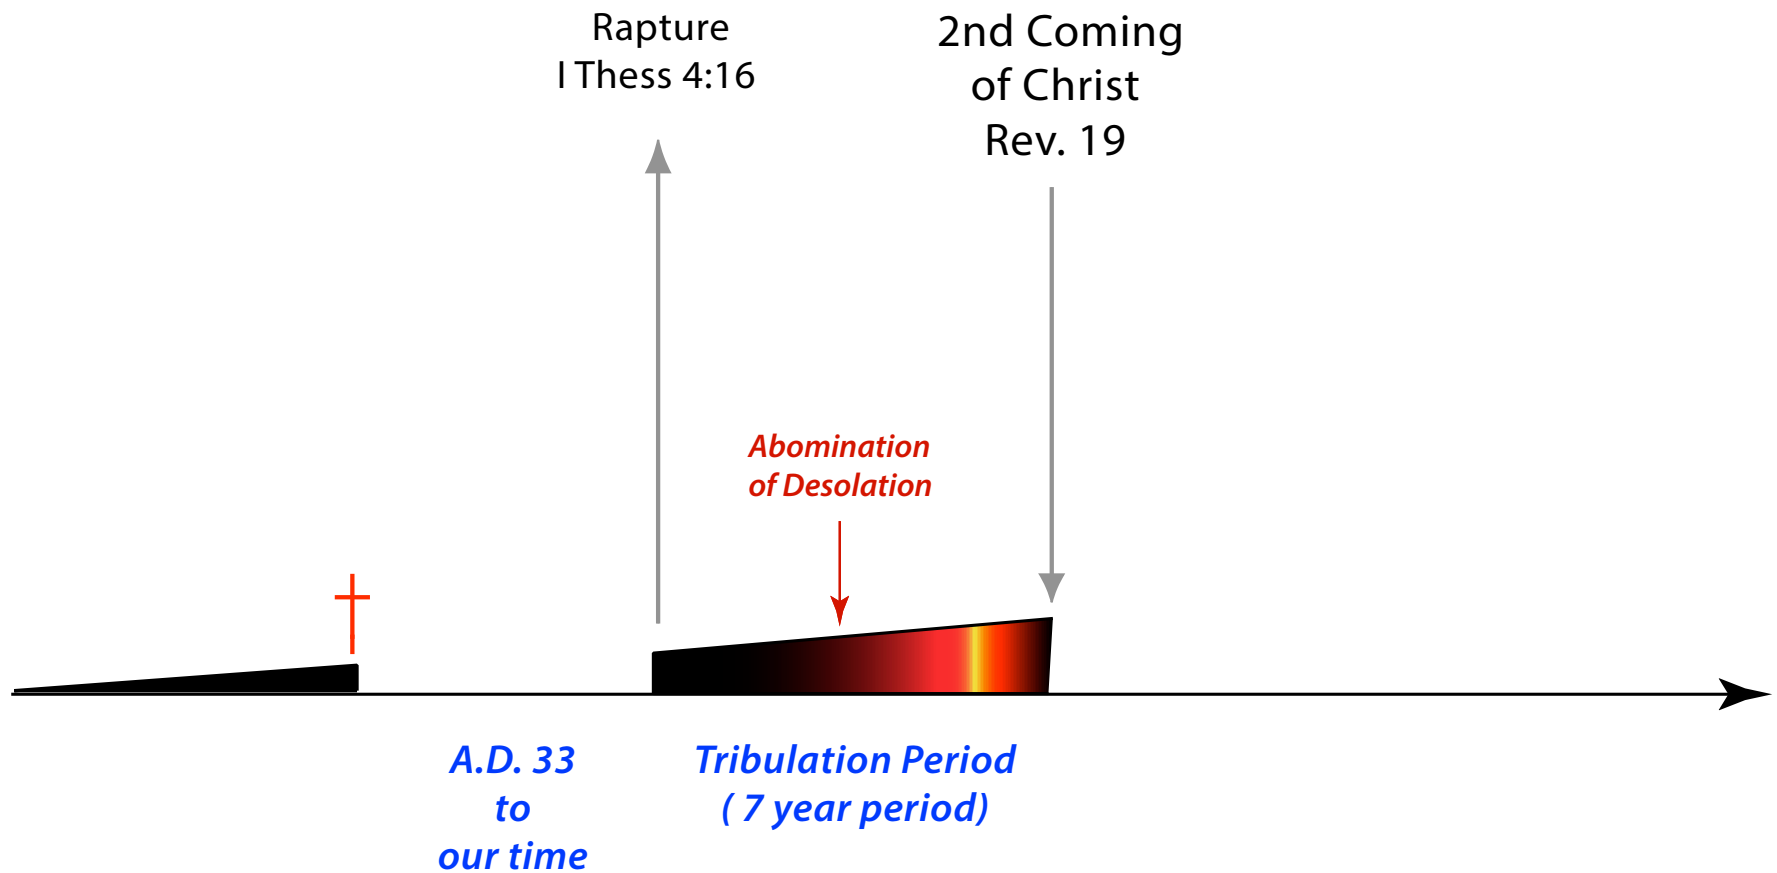

Zechariah

Converted Israel In the Kingdom
Zechariah 13:1 - 9

God's Plan For The Future

God's Plan For The Future

God's Plan For The Future

God's Plan For The Future

God's Plan For The Future

God's Plan For The Future

Jump Back To Time of Christ

Zechariah 13:7

- ***Awake, O Sword***
 - ***Symbolism referring to Christ's death***
 - ***Reveals he will be human***
- ***My Associate***
 - ***Reveals he will be God***
- ***Strike the Shepherd***
 - ***Jesus connected this verse to Himself in Matthew 26:31, 56***