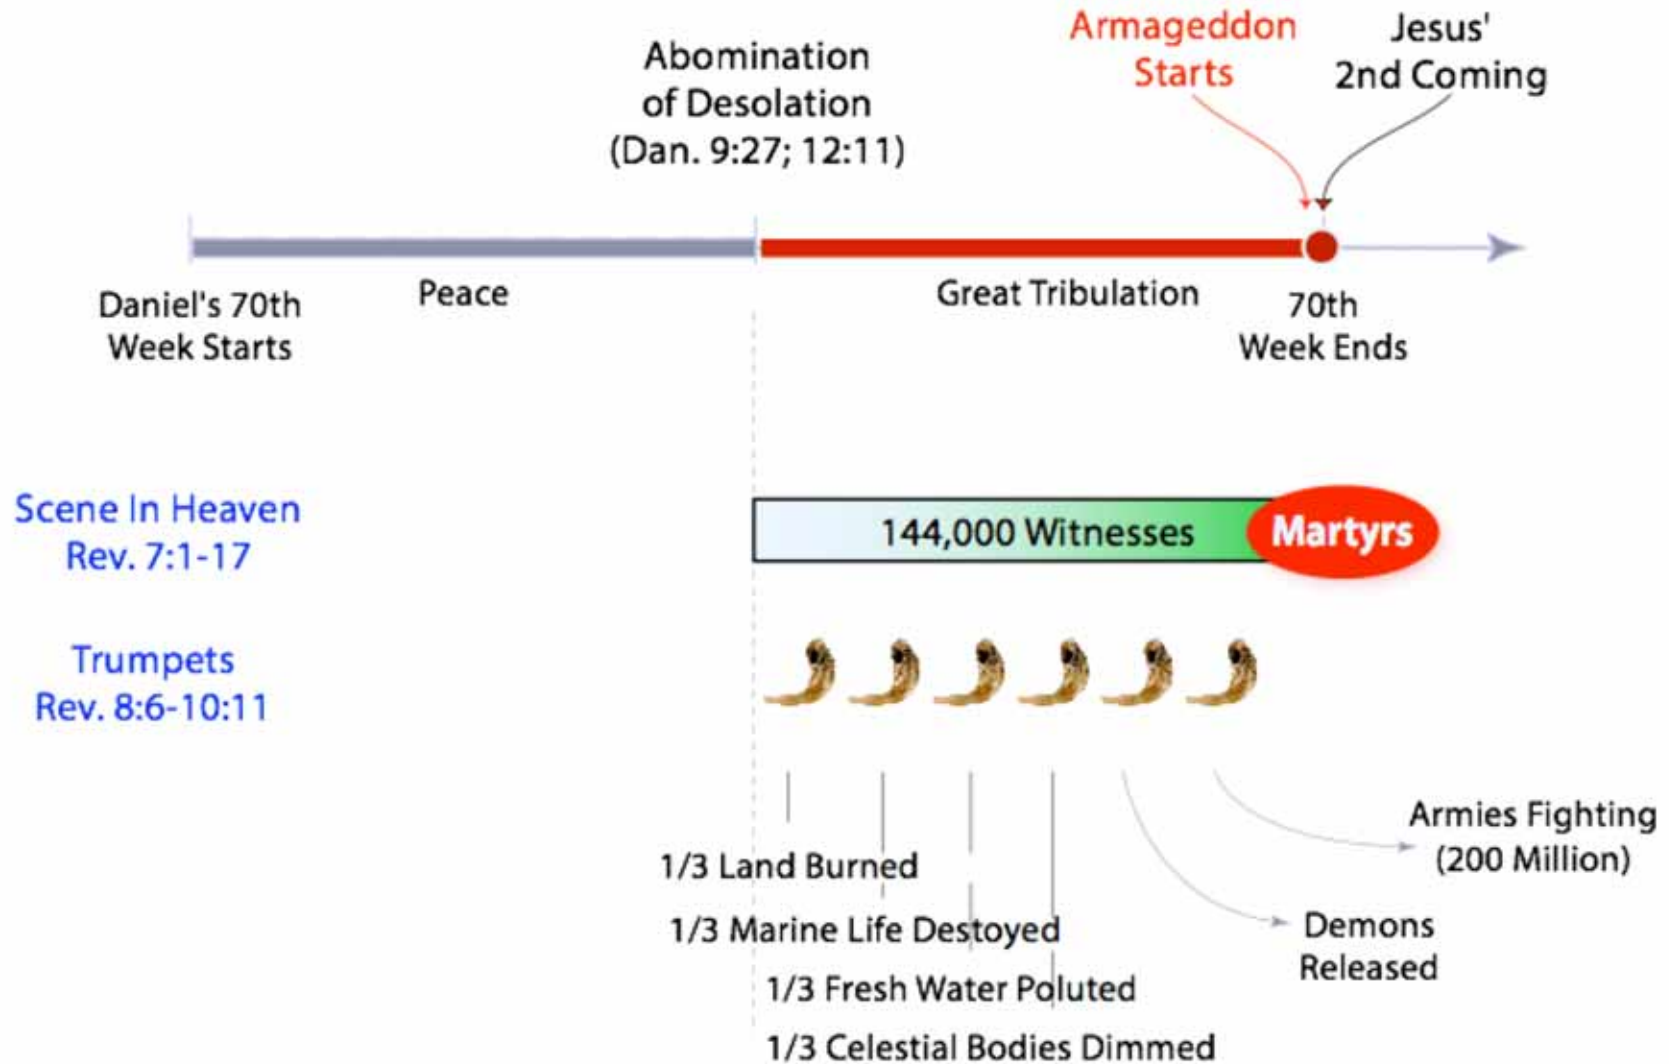

Seven Trumpets of Revelation

Rev. 7:1-10:11