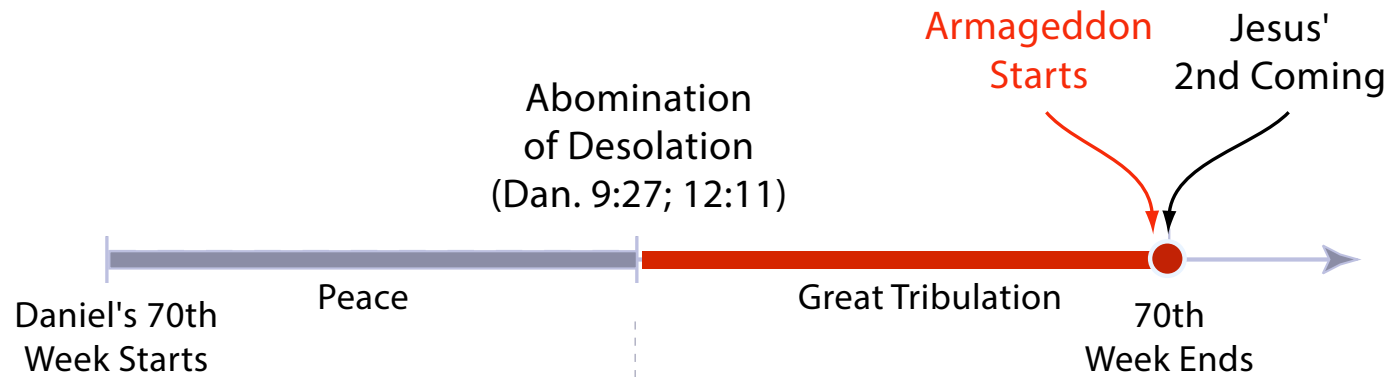

Jump Back To Time of Christ

Zechariah 13:7

- ***Awake, O Sword***
 - ***Symbolism referring to Christ's death***
 - ***Reveals he will be human***
- ***My Associate***
 - ***Reveals he will be God***
- ***Strike the Shepherd***
 - ***Jesus connected this verse to Himself in Matthew 26:31, 56***

Seven Seals of Revelation

Rev. 6:1-17

Seven Trumpets of Revelation

Rev. 7:1-10:11

Seven Signs of Revelation

Rev. 11:1-13:18

Scene In Heaven
Rev. 11:1-13

Woman