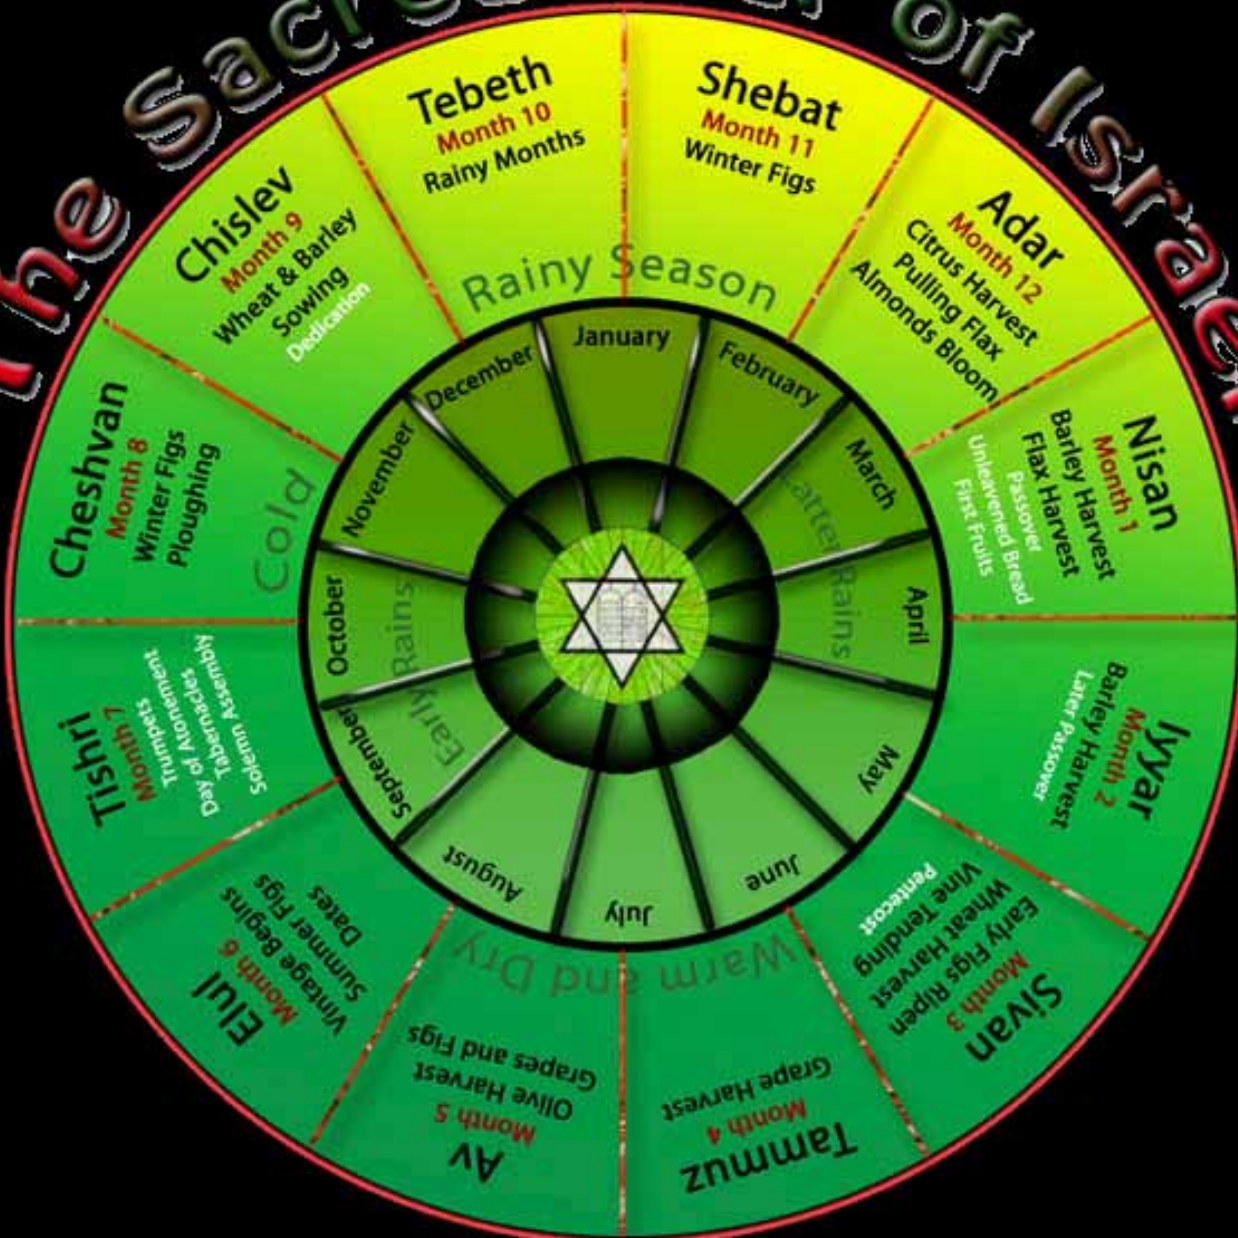

Zechariah

Hearts of Flint
Zechariah 7:1 – 14

Outline of Zechariah

The Future Millennial King, Temple and Kingdom

Two Messages From The Lord

Zechariah 7:1-14

- v. 1-7** - ***First Message***
- v. 8-14** - ***Second Message***

The Sacred Year of Israel

The Great Sea
(Mediterranean)

Sharon Plain
SARGON II, 720 BC (A)
In that day there will be a highway from Egypt to...

1
Samaria
Tirzah

SAMARIA

Shechem

Sukkoth

3
Aphek