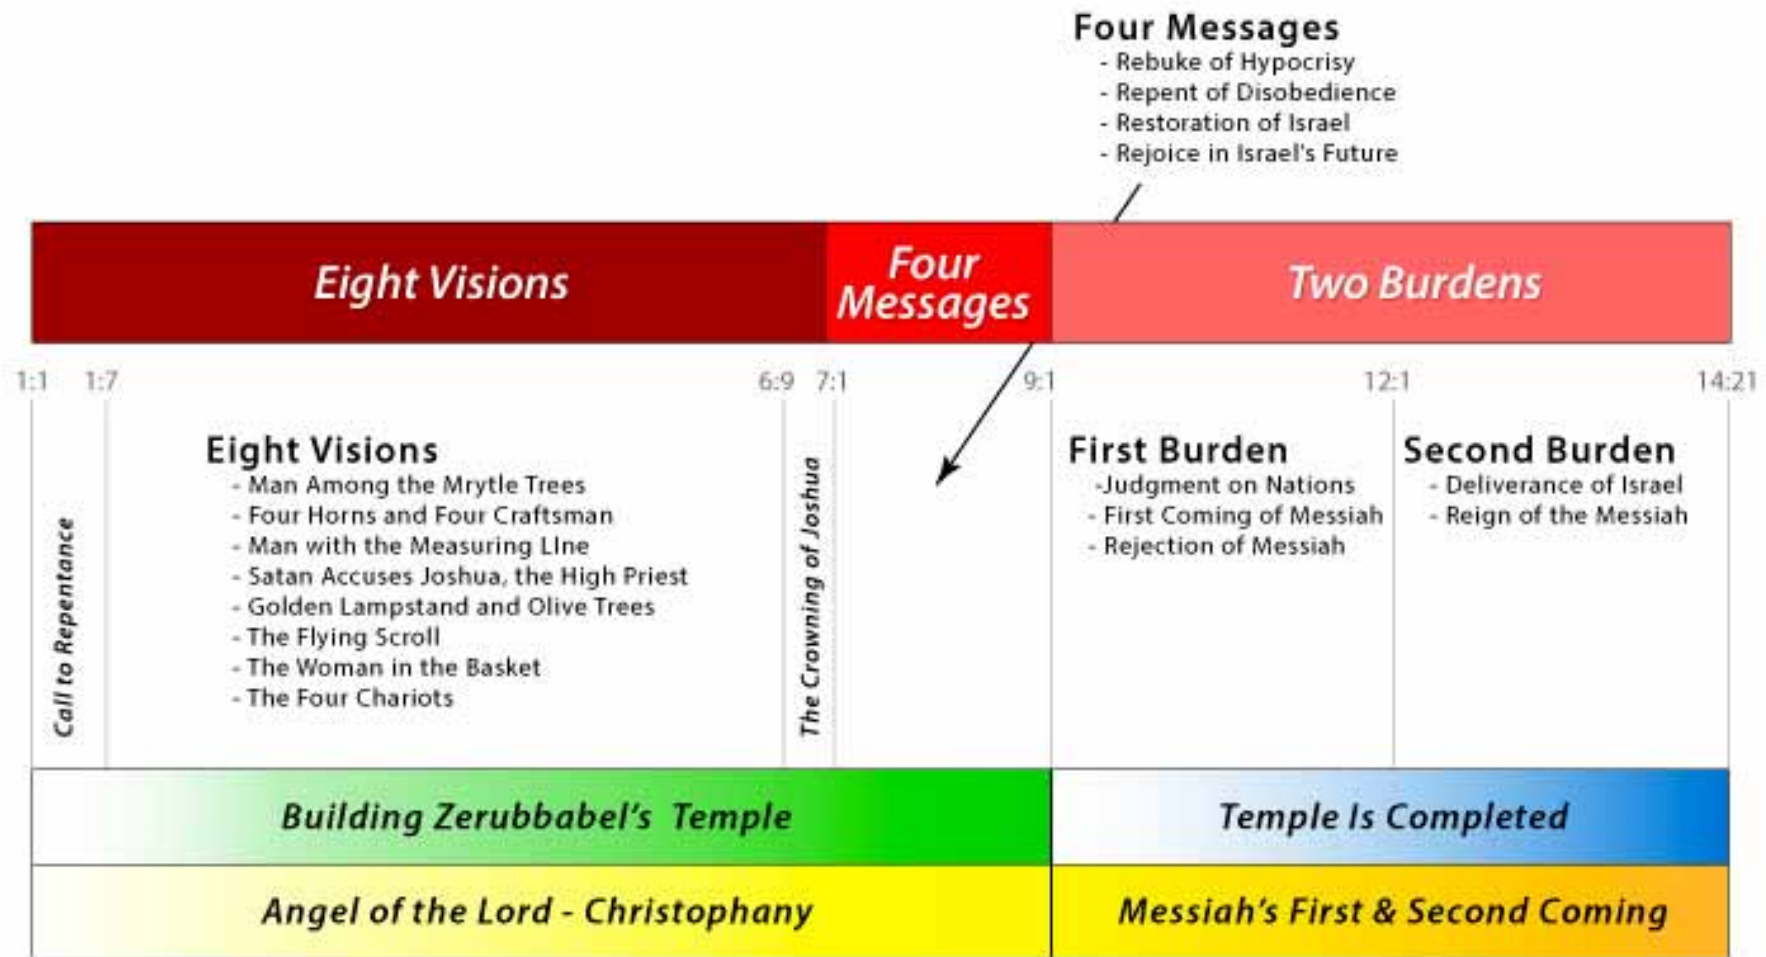

Zechariah

Hearts of Flint
Zechariah 7:1 – 14

Outline of Zechariah

The Future Millennial King, Temple and Kingdom

Two Messages From The Lord

Zechariah 7:1-14

- v. 1-7** - ***First Message***
- v. 8-14** - ***Second Message***

The Sacred Year of Israel

The Great Sea
(Mediterranean)

Sharon Plain
SARGON II, 720 BC (A)
In that day there will be a highway from Egypt to...

1
Samaria
Tirzah

SAMARIA

Shechem

Sukkoth

3
Aphek