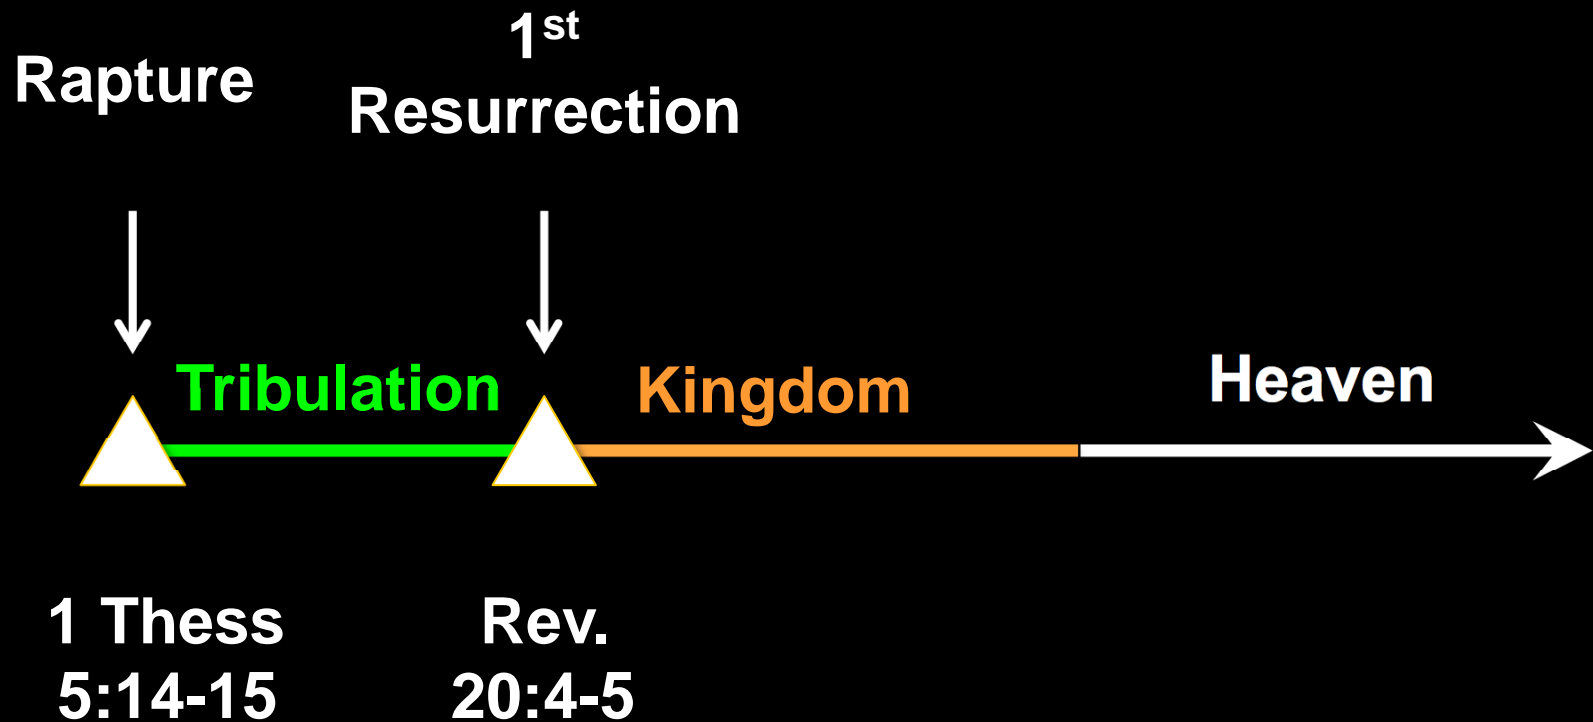

***The Great White Throne
Judgment, part 1***

Revelation 20:11-15

Art used by permission by Pat Marvenko Smith, copyright 1992.

Resurrection of the Righteous

Resurrection of the Wicked

**2nd
Resurrection**

**Rev. 20:4-5
Rev. 21:11-15**

Satan & Demons Cast Into the Lake of Fire

Art used by permission by Duncan Long.

Great White Throne Judgment Occurs After The Kingdom

Rev. 20:11-15

Scales of Justice - Not Just