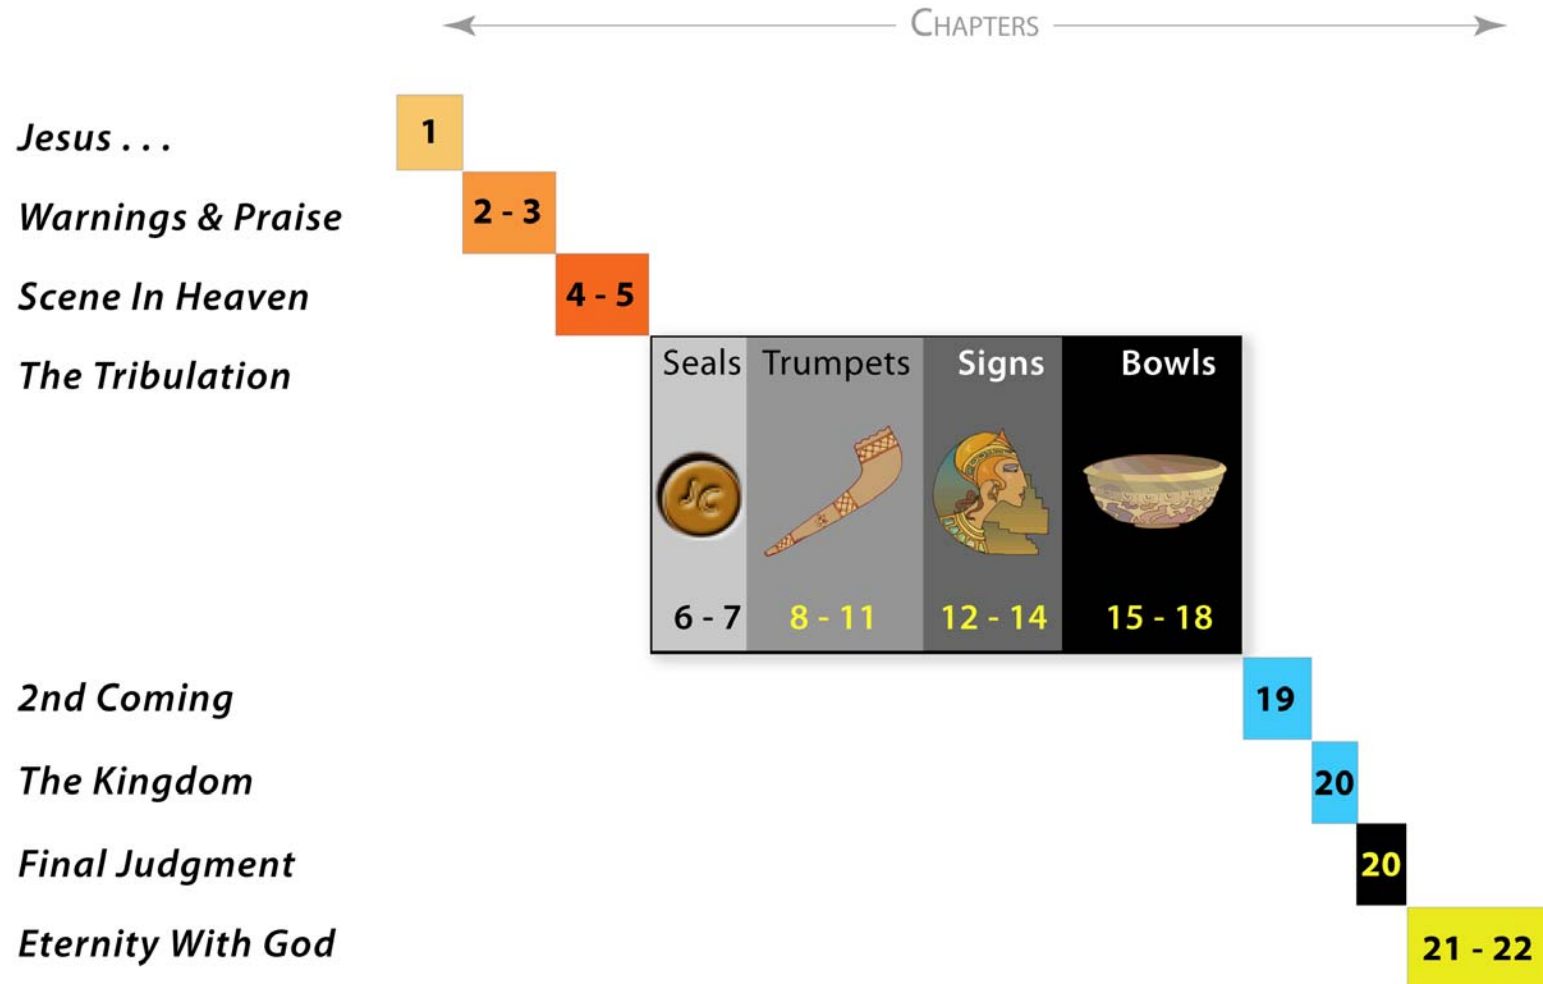

The Time Is Near

Revelation 1:1-3

Starting Point

- Reason For Prophecy? **Deut. 18:21-22**
- Result of Prophecy? **Isaiah 14:7; 25:1**
- Repository of Prophecy? **2 Peter 1:20-21**

Book of Revelation

Author – Apostle John & Holy Spirit

Date – ~ A.D. 95

Outline of Revelation

Revelation 1:1

Revelation of Jesus

“Unveiling of Jesus”

Focus of Revelation

*Is
Jesus Christ*

Revelation 1:1-2