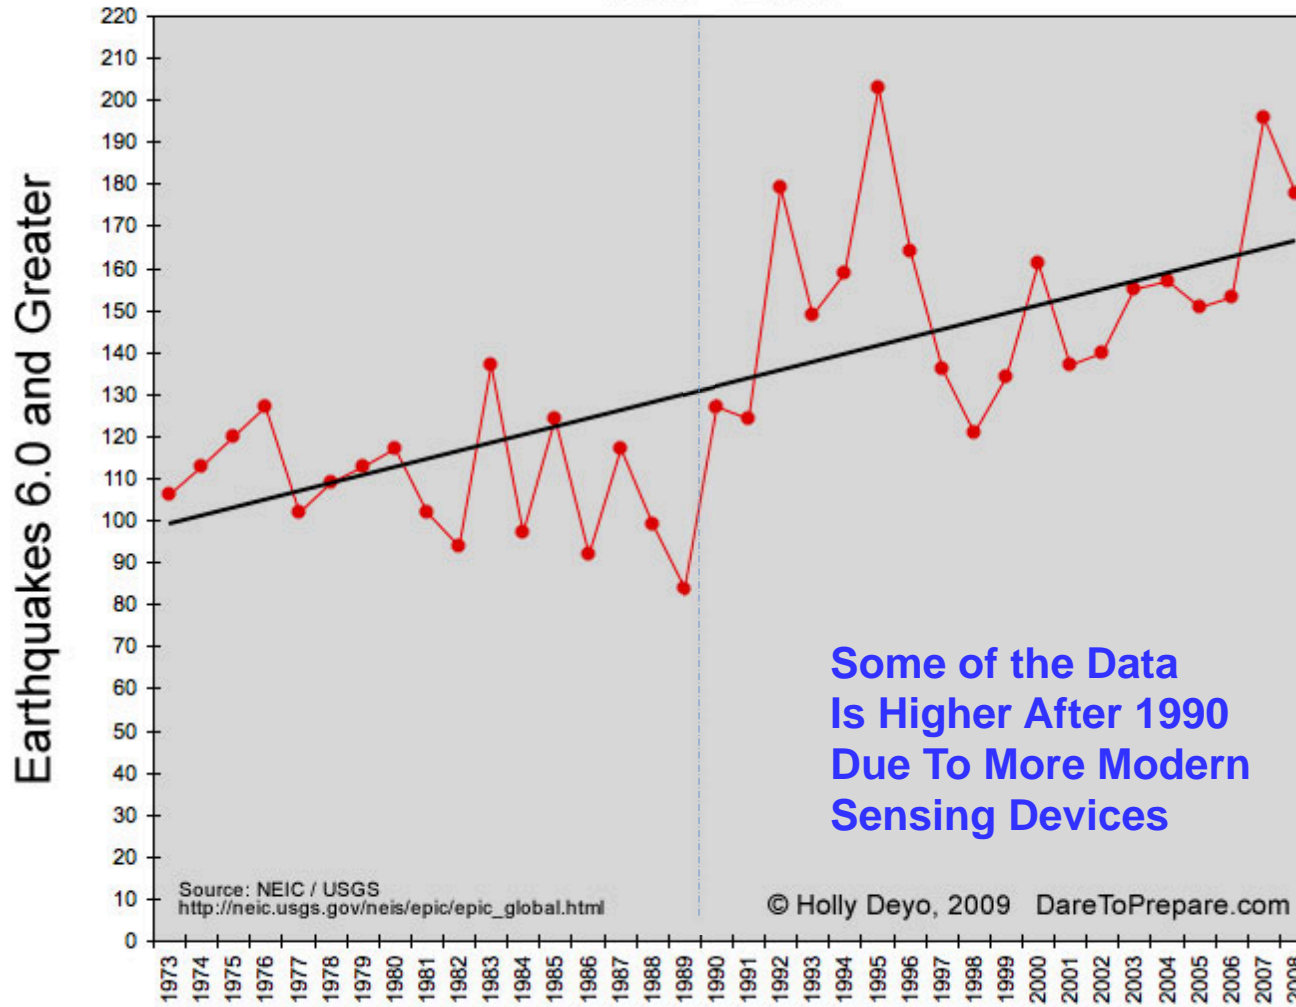

Quakes Increasing

1973 - 2008