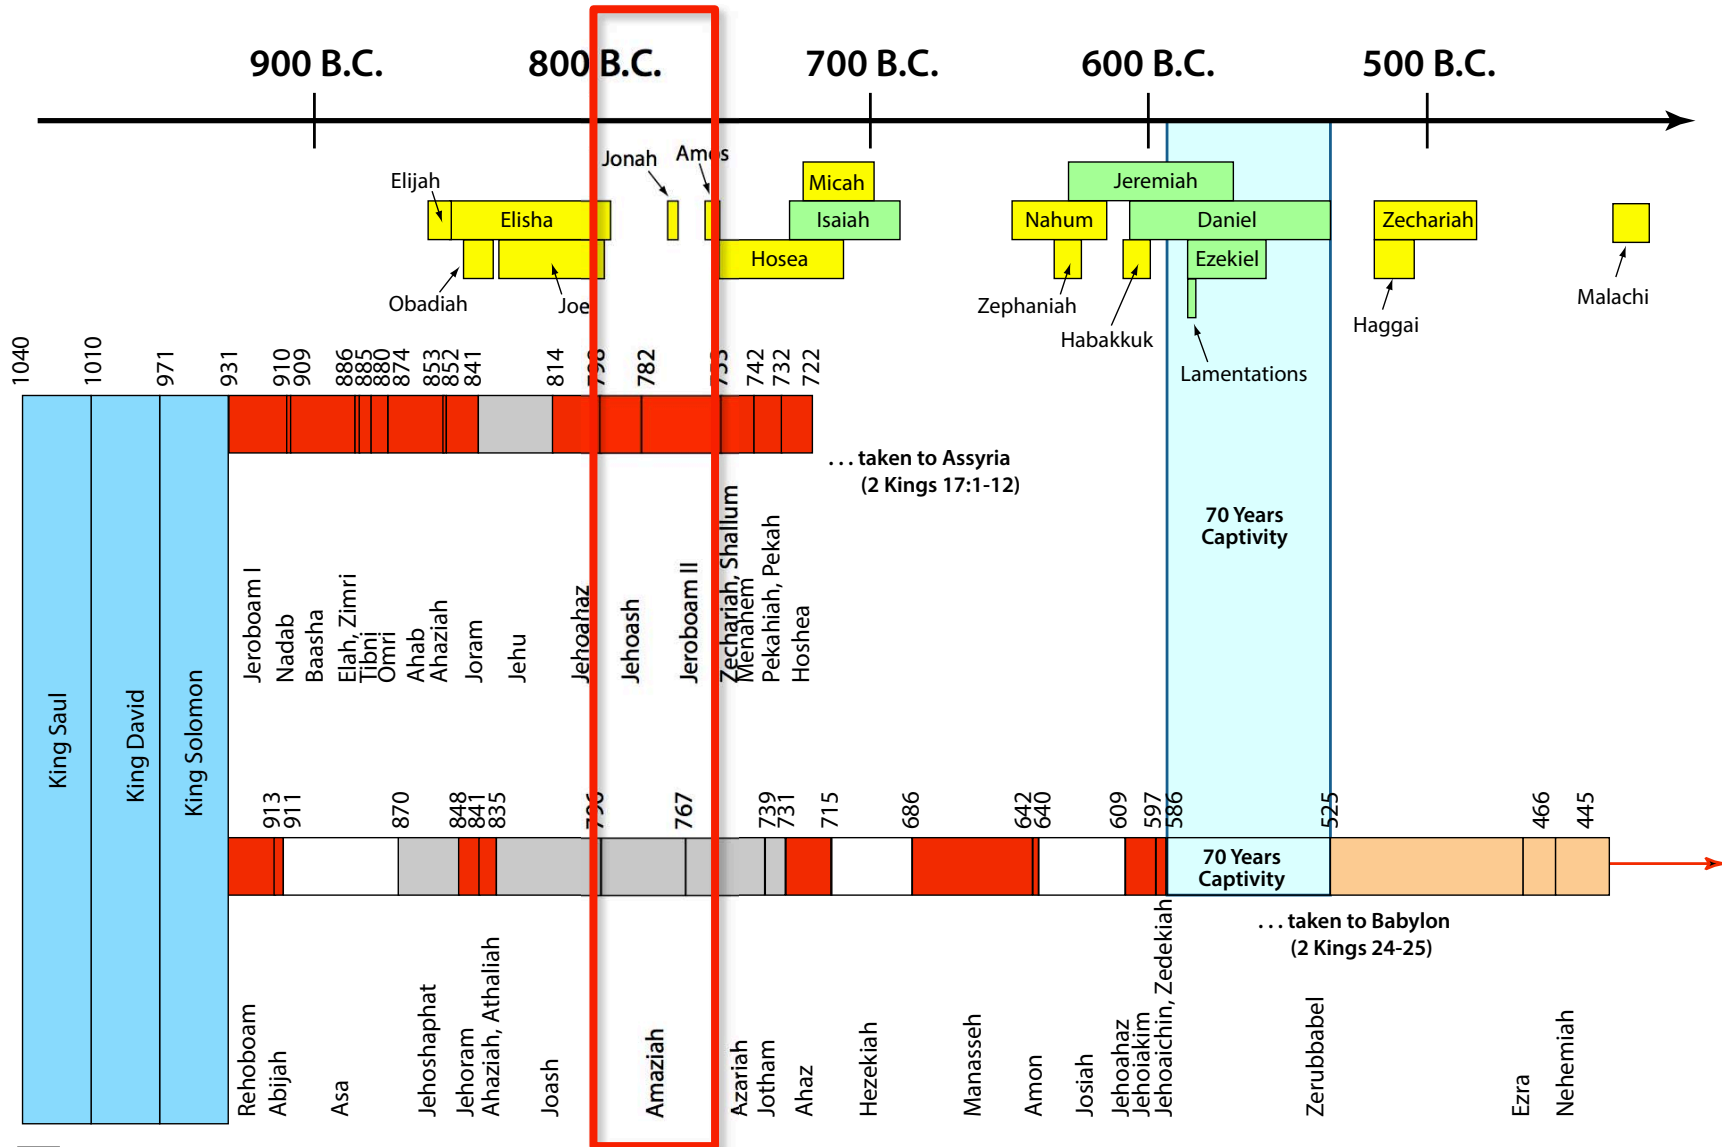

A large whale shark is swimming underwater, its mouth open. A diver is visible in the background. The scene is set in deep blue water with sunlight filtering through the surface.

***Signs You Are
Disobeying
God's Will***
Jonah 1:1-17

Jonah - The Farfetched Truth

Outline - Jonah

Chap. 1 Signs of a Disobedient Servant

Chap. 2 The Servant God Uses

Chap. 3 The Miracle of Preaching

Chap. 4 The Heartless Servant

Jonah
Was From
Gath-hepher

Jonah 1:1

The Kings and Prophets

Nineveh Was The Capital of Assyria

Jonah 1:2

God Commands, “Go To Nineveh”

Jonah 1:2

Jonah Flees To Tarshish

Jonah 1:3

***Jonah
Goes To
Joppa***

***Man
Almost
Swallowed
by Whale
Shark***

Outline of Jonah