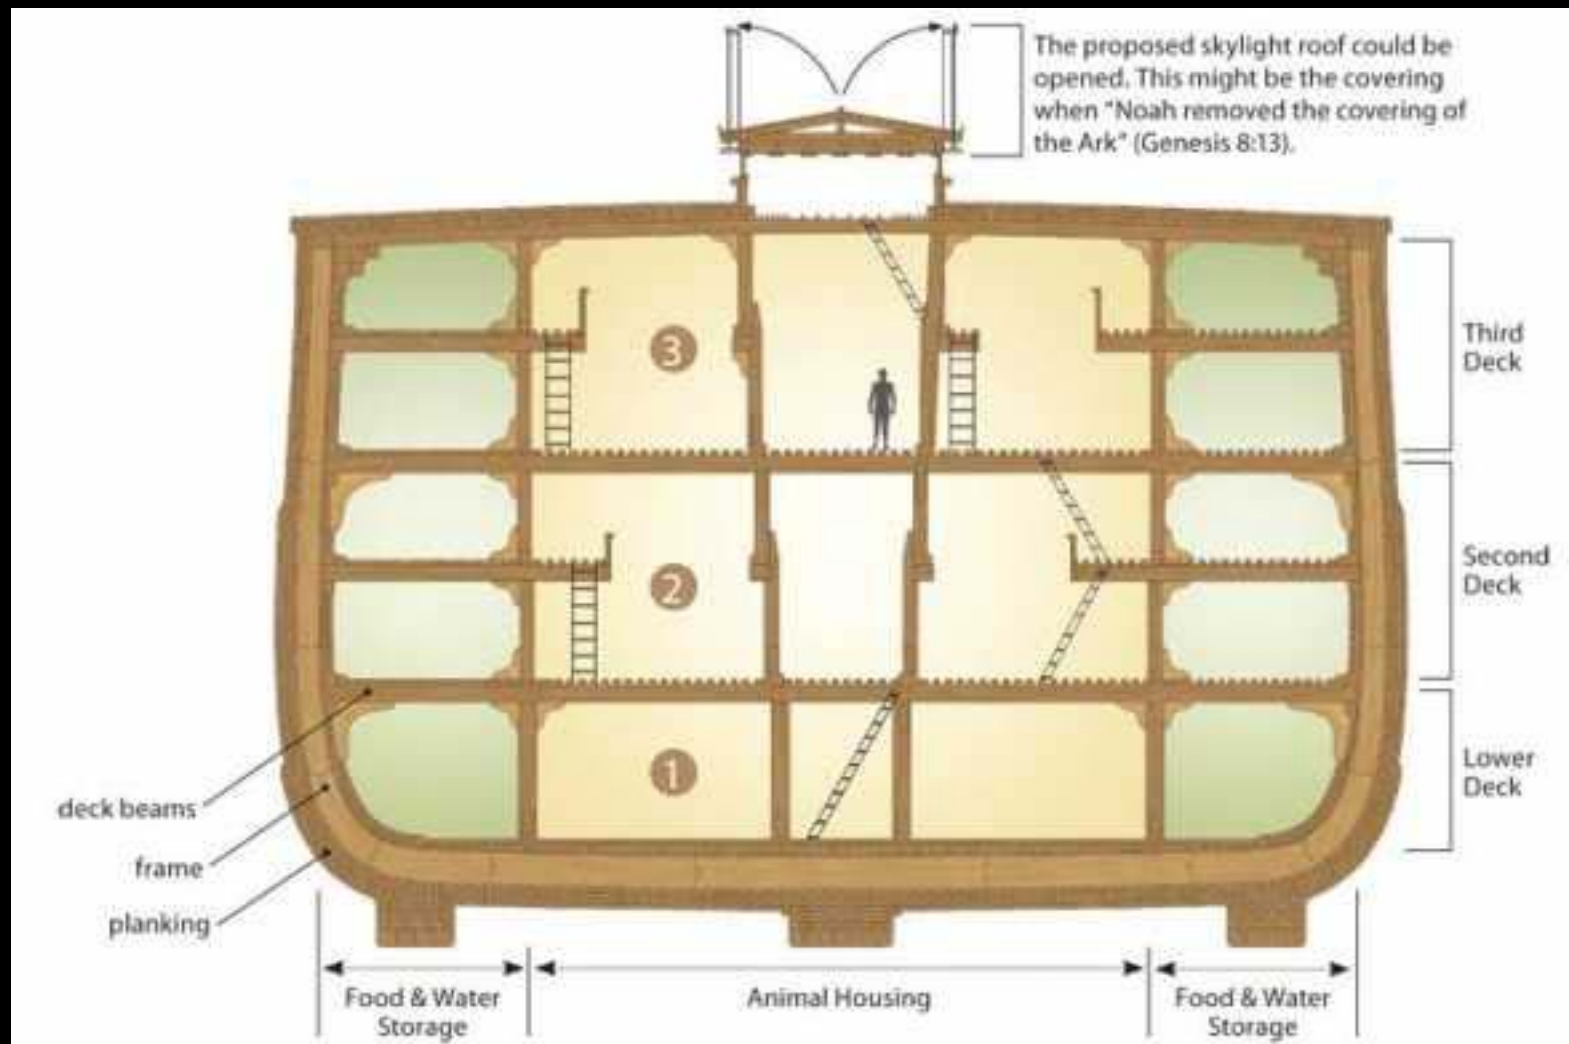

***Noah's Ark -
Character of God***

Genesis 6:11-22

Noah Building The Ark

Length Measurements

- The ark was 300 cubits long (450 Feet), 50 cubits wide (75 feet) and 30 cubits tall (45 feet) **Gen 6:15**

Noah's Ark – Three Levels

Pinta

Railroad Car

Model of Noah's Ark - Compared

- **50% Longer Than a Football Field**
- **About the Height a Four Story Building**
- **Capacity = 522 Standard Railroad Stock Cars**

Scale Model of Noah's Ark

Answers In Genesis Concept of Ark

Answers In Genesis Concept of Ark