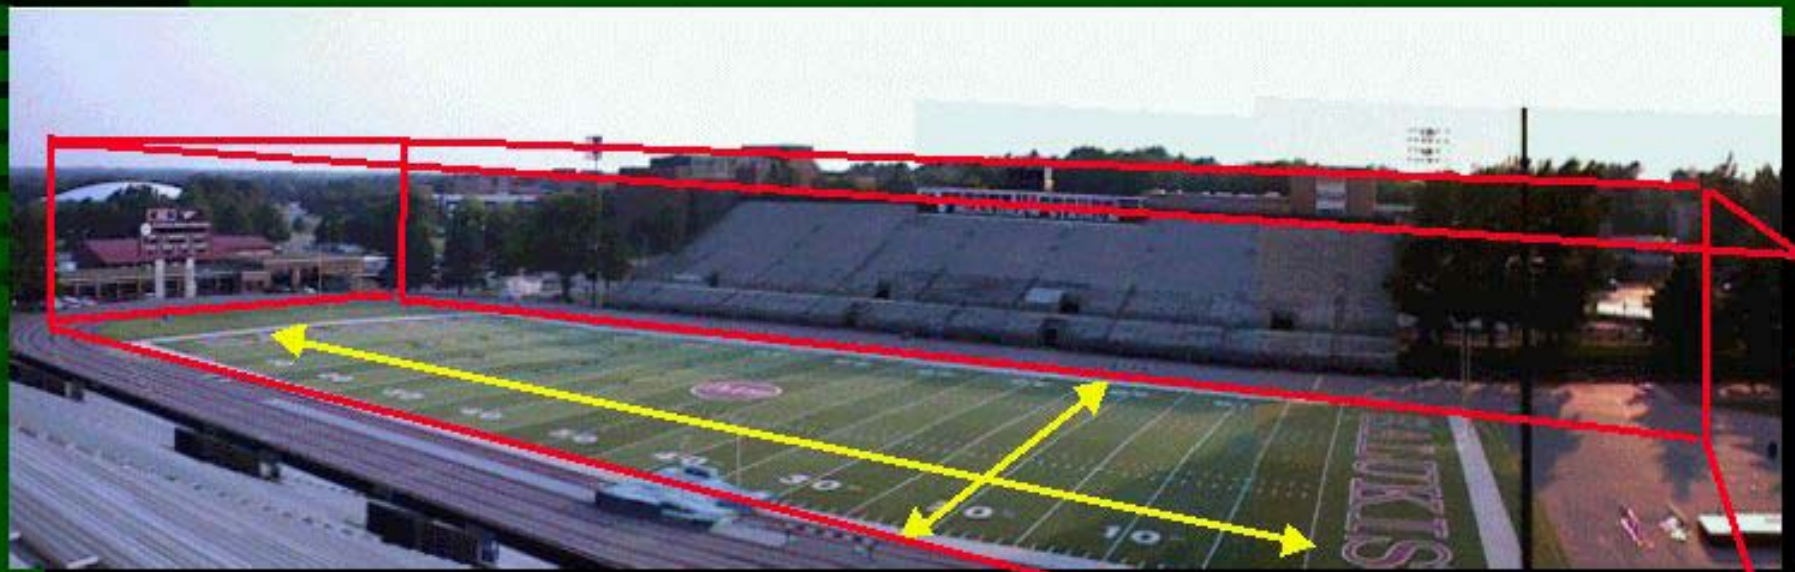

***Noah's Ark -
Character of God***

Genesis 6:11-22

Noah Building The Ark

Length Measurements

- The ark was 300 cubits long (450 Feet), 50 cubits wide (75 feet) and 30 cubits tall (45 feet) **Gen 6:15**

Noah's Ark – Three Levels

Pinta

Railroad Car

Model of Noah's Ark - Compared

- **50% Longer Than a Football Field**
- **About the Height a Four Story Building**
- **Capacity = 522 Standard Railroad Stock Cars**

Scale Model of Noah's Ark